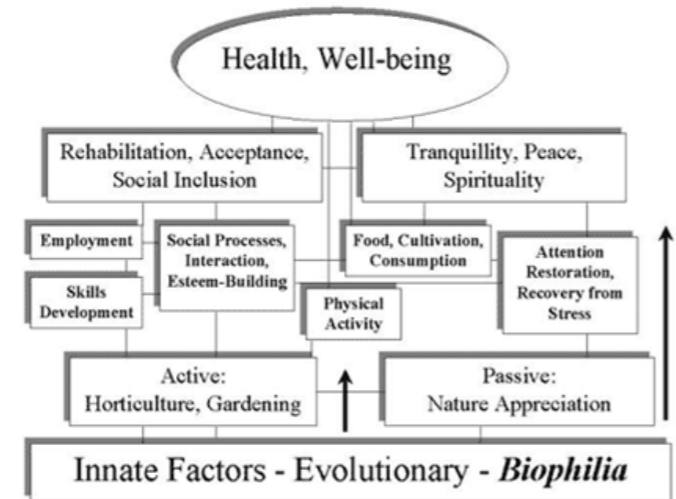

" I CAN
YOU CAN
WE CAN"

| | | | |
|---|-----------------|--------------------|-----------------|
| Wendy Matheson Residential Landscape Design 01667 454896 | | | |
| Client: Thrive Garden Project, Battersea Park | | | |
| Dwg. No. WM/04/01 | Drawn by: WM | Date: June 2008 | Scale: 1:200 |